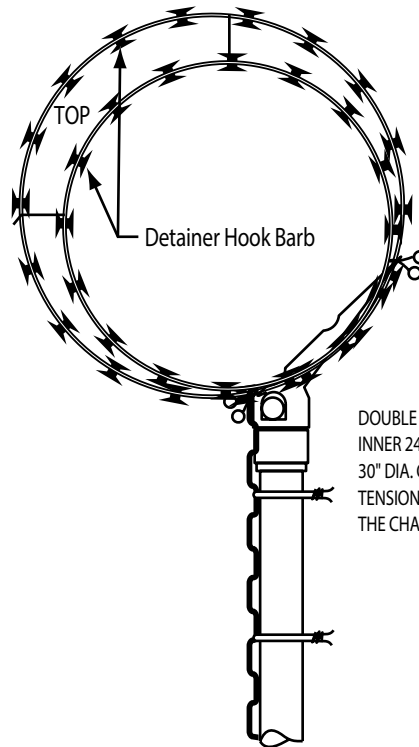

RAZOR[®]
RIBBON

A PART OF **atkore**
INTERNATIONAL

Top of the Fence 45 Barb Arm Installation

DOUBLE COIL NON-REINFORCED
INNER 24" DIA. COILS AND OUTER
30" DIA. COILS ARE TIED TO THE
TENSION WIRE AND TO THE TOP OF
THE CHAIN LINK FABRIC